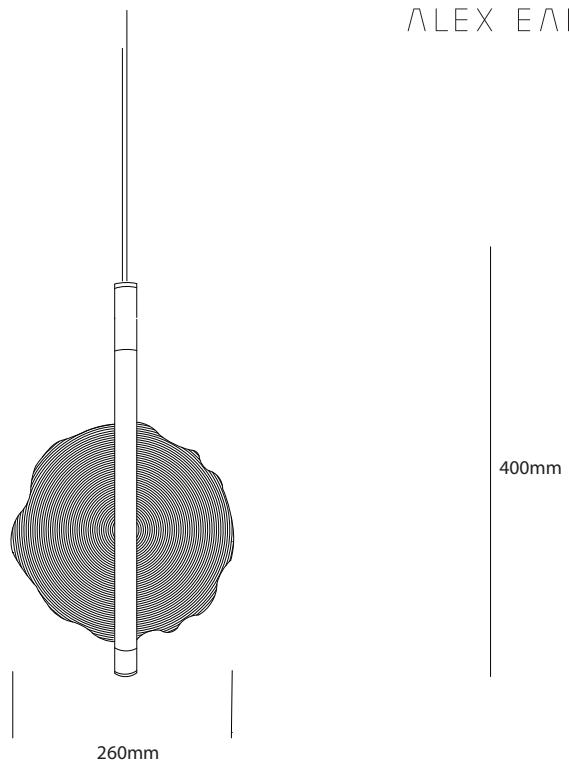

Solt drop pendant

ALEX EARL

Standard Dimensions

24 Volt LED

transformer
in ceiling

Suspension
ceiling mounted

Materials
Hand cast glass, brass, backened brass, bronzed brass

Lamp
Dimmable 24 Volt LED