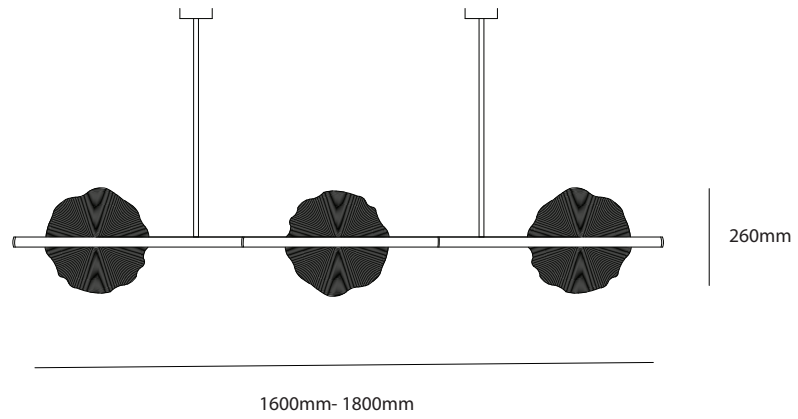

Solt linear pendant

ALEX EARL

Standard Dimensions

Materials

Brass, bronzed brass, cast glass

Lamp

24 Volt LED - driver located in wall or ceiling

Weight : approx 4 kg