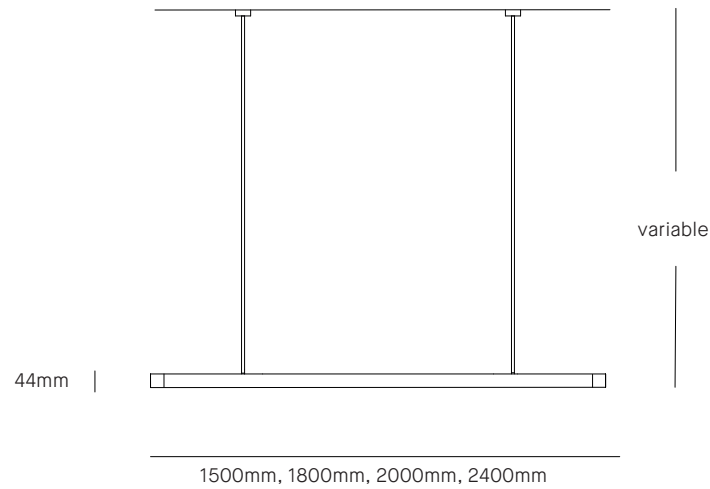

Ermet pendant

ALEX EARL

Standard Dimensions

Suspension

Ceiling-mounted, 50mm ceiling plates

Materials

American black walnut, American oak
Brass
Brass end caps optional

Lamp

Dimmable 24 Volt LED
2700K Warm White 1800 Lumens Per Metre
Transformer: Tridonic LCA 100W 24V one4all SC PRE

Enquire for custom configurations

ALEX EARL