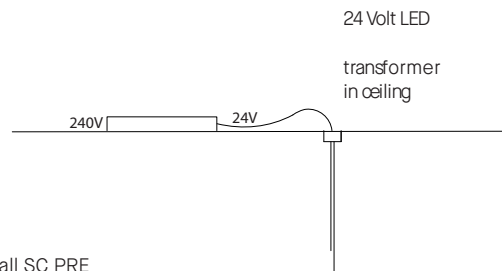

Ermet pendant

ALEX EARL

Standard Dimensions

Suspension

Ceiling-mounted, 50mm ceiling plates

Materials

American black walnut, American oak
Brass
Brass end caps optional

Lamp

Dimmable 24 Volt LED
2700K Warm White 1800 Lumens Per Metre
Transformer: Tridonic LCA 100W 24V one4all SC PRE

Enquire for custom configurations

ALEX EARL