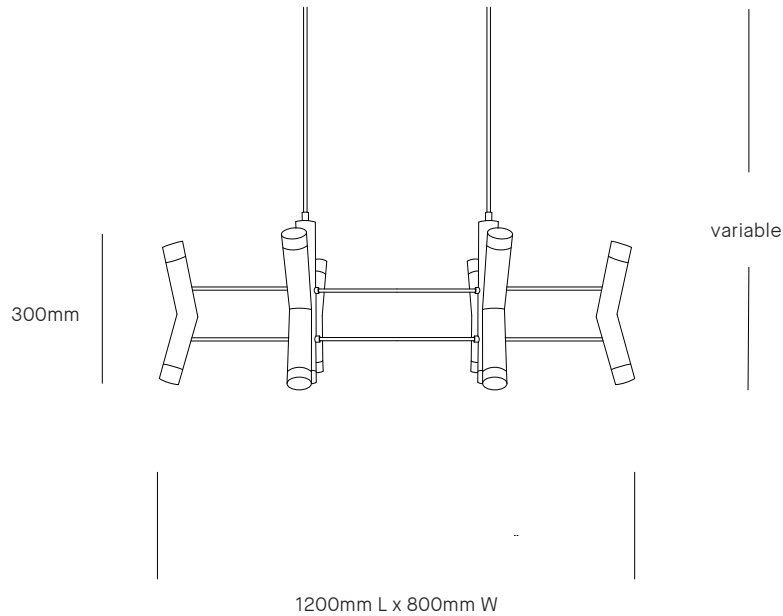

## Suspension

Ceiling-mounted, 50mm ceiling plates