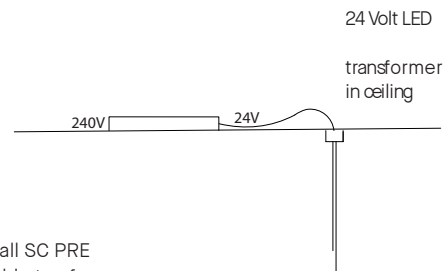

Lamp

Dimmable 24 Volt LED
2700K Warm White 1800 Lumens Per Metre
Transformer: Tridonic LCA 100W 24V one4all SC PRE
or triac/ leading edge dimmable transformer