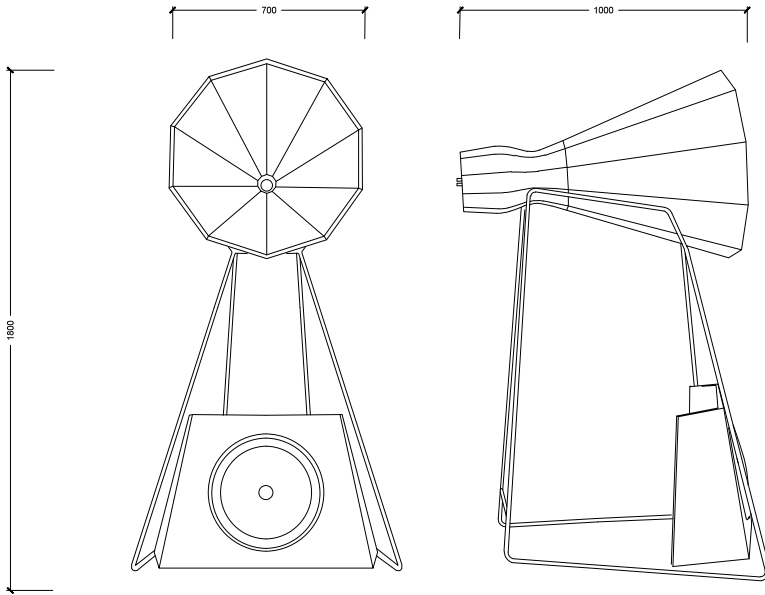

Sound System One
Standard Dimensions

ALEX EARL

Drivers:

Horns: BMS coaxial. Mid bass: Acoustic Elegance Dipole. Sub Woofer; Acoustic Elegance woofer.

Amplifiers:

Horns: 2A3 SET- inc Monolith MAGnetics OPTs. Bass: B&O module based amplifier.

DSP

DEGX HDP-5

Materials:

Horns, baffles and sub woofer enclosure: solid American black walnut, Solid American white oak.
Frames: Cold rolled steel.