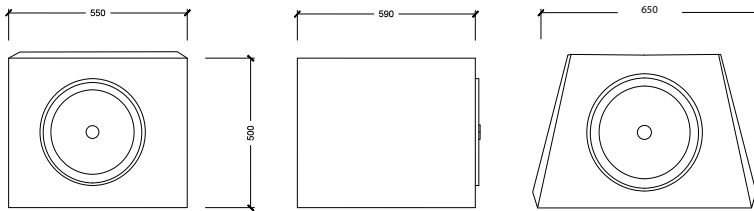

Sound System One
Standard Dimensions

ALEX EARL

Drivers:

Horns: BMS coaxial. Mid bass: Acoustic Elegance Dipole. Sub Woofer; Acoustic Elegance woofer.

Amplifiers:

Horns: 2A3 SET- inc Monolith MAGnetics OPTs. Bass: B&O module based amplifier.

DSP

DEGX HDP-5

Materials:

Horns, baffles and sub woofer enclosure: solid American black walnut, Solid American white oak.
Frames: Cold rolled steel.