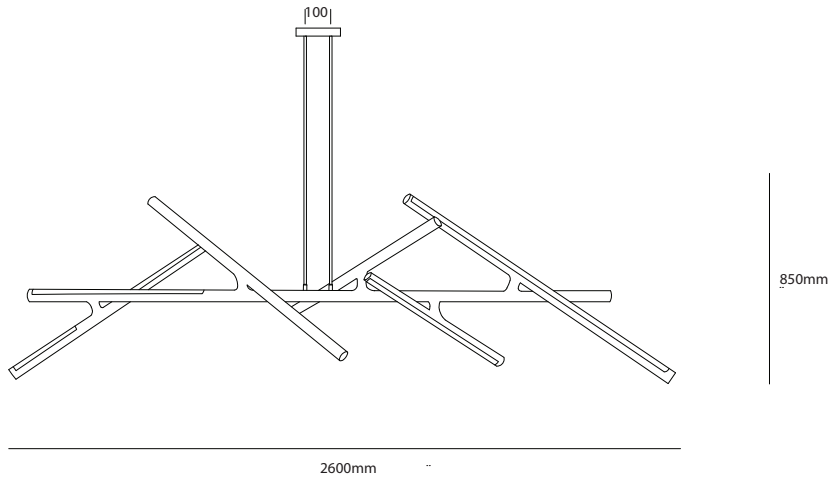

Uber Antler Pendant

Walnut and Brass pendant light

ALEX EARL

Standard Dimensions

Suspension

Ceiling mounted

Materials

American black walnut, brass
American oak, blackened brass

Lamp

Dimmable 24V
2700k warm white
1700 lumens Per Metre