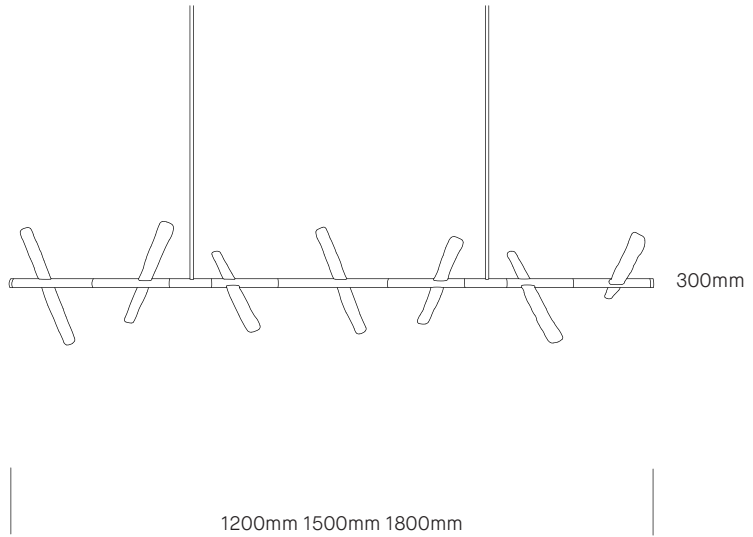

Ambrosium Pendant

ALEX EARL

Standard Dimensions

Suspension

Ceiling-mounted, with switch-dim wall plate

24 Volt LED

transformer
in ceiling or wall

Materials

Brass, Hand cast glass

Lamp

Dimmable 24 Volt LED

Transformer: Tridonic LCA 100W 24V one4all SC PRE

Enquire for custom configurations

ALEX EARL