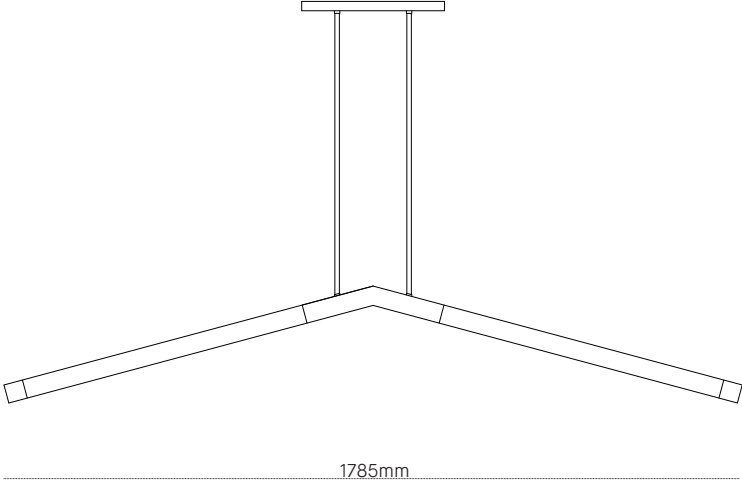

Antenna Pendant

Solid timber and Brass pendant

ALEX EARL

Standard Dimensions

Suspension

Ceiling mounted

Materials

American walnut, American oak
brass, blackened brass