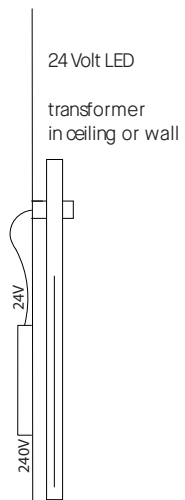

Solt wall light

ALEX EARL

Standard Dimensions

Suspension

wall mounted

Materials

Hand cast glass, brass, backened brass

Lamp

Dimmable 24 Volt LED

Transformer: Tridonic LCA 100W 24V one4all SC PRE

Enquire for custom configurations

ALEX EARL