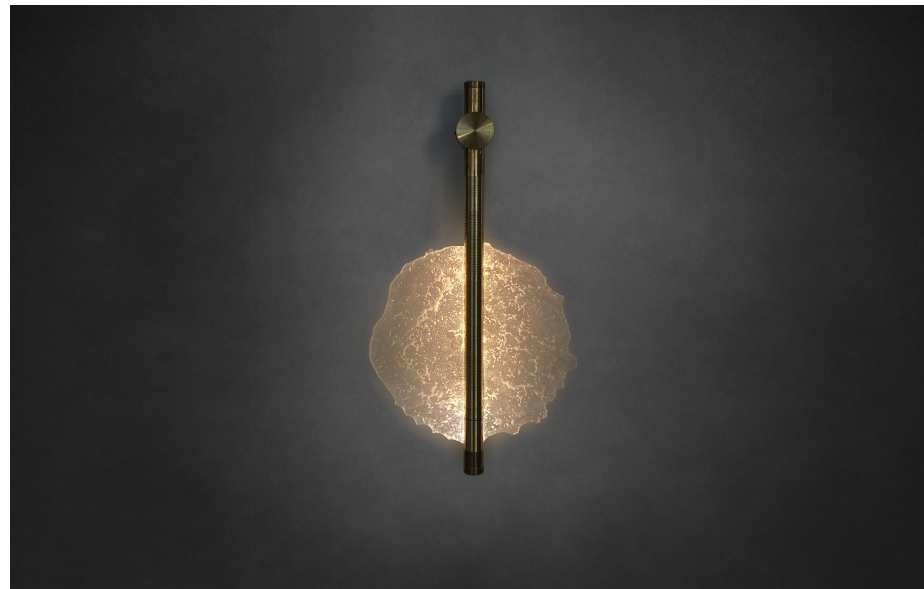

Solt wall light

ALEX EARL

Standard Dimensions

Suspension

wall mounted

Materials

Hand cast glass, brass, backened brass

Lamp

Dimmable 24 Volt LED

Transformer: Tridonic LCA 100W 24V one4all SC PRE

Enquire for custom configurations

ALEX EARL