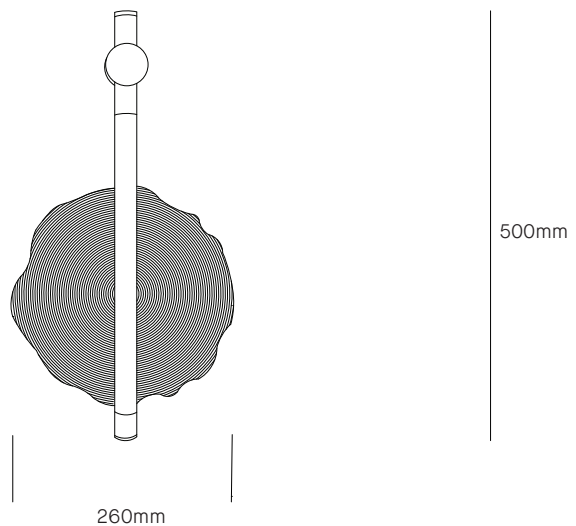

Solt wall light

ALEX EARL

Standard Dimensions

Suspension

wall mounted

Materials

Hand cast glass, brass, backened brass

Lamp