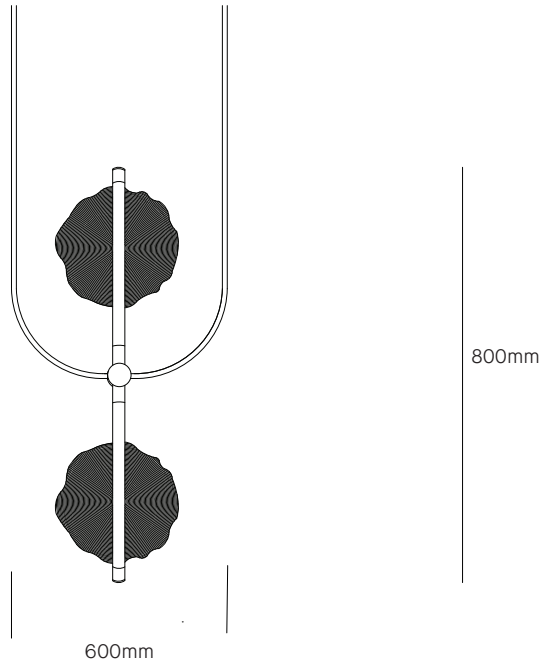

Kinet Pendant

ALEX EARL

Standard Dimensions

Suspension

Ceiling-mounted, with switch-dim wall plate

Materials

Brass, Glass

Lamp

Dimmable 24 Volt LED

Transformer: Tridonic LCA 100W 24V one4all SC PRE

Enquire for custom configurations

24 Volt LED

transformer
in ceiling or wall

ALEX EARL