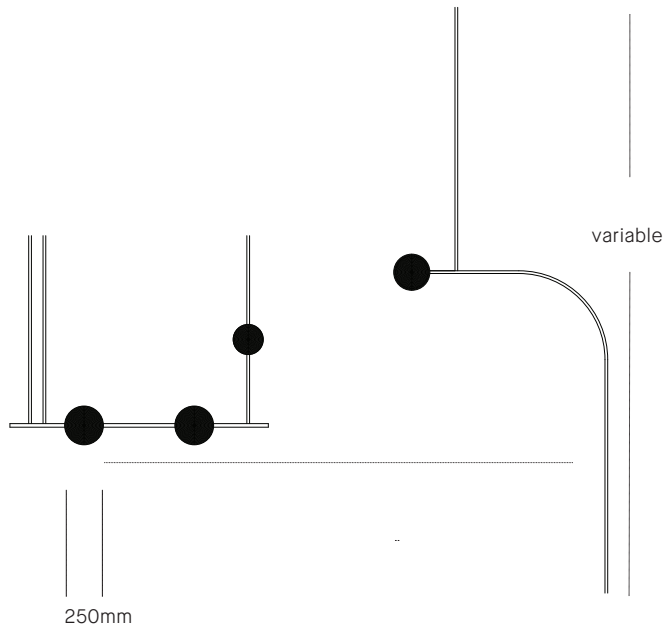

Laureate Pendants

ALEX EARL

Custom pendant

Suspension

Ceiling-mounted, 50mm ceiling plates

Materials

Brass
Hand cast glass or heat formed acrylic

Lamp

Dimmable 24 Volt LED
2700K Warm White 1800 Lumens Per Metre
Transformer: Tridonic LCA 100W 24V one4all SC PRE
or triac/ leading edge dimmable transformer

Laureate pendants are highly customisable to suit any commercial or residential situation- enquire for custom design options and pendants can also be designed to a brief. Images shown are examples of previously completed configurations.