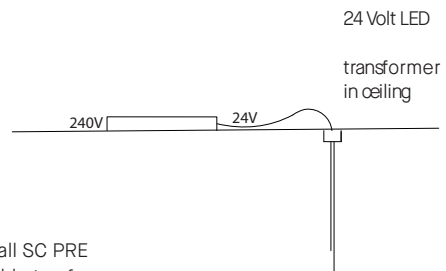

Dimmable 24 Volt LED
2700K Warm White 1800 Lumens Per Metre
Transformer: Tridonic LCA 100W 24V one4all SC PRE
or triac/ leading edge dimmable transformer

Laureate pendants are highly customisable to suit any commercial or residential situation- enquire for custom design options and pendants can also be designed to a brief. Images shown are examples of previously completed configurations.