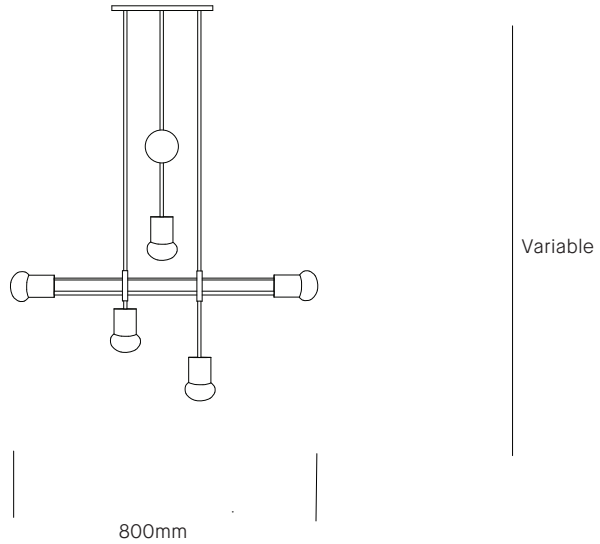

## Standard Dimensions

## Suspension

Ceiling-mounted, with switch-dim wall plate