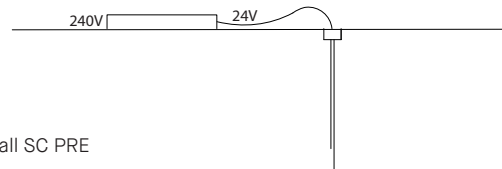

Lamp

Dimmable 24 Volt LED

Transformer: Tridonic LCA 100W 24V one4all SC PRE

24 Volt LED

transformer
in ceiling or wall